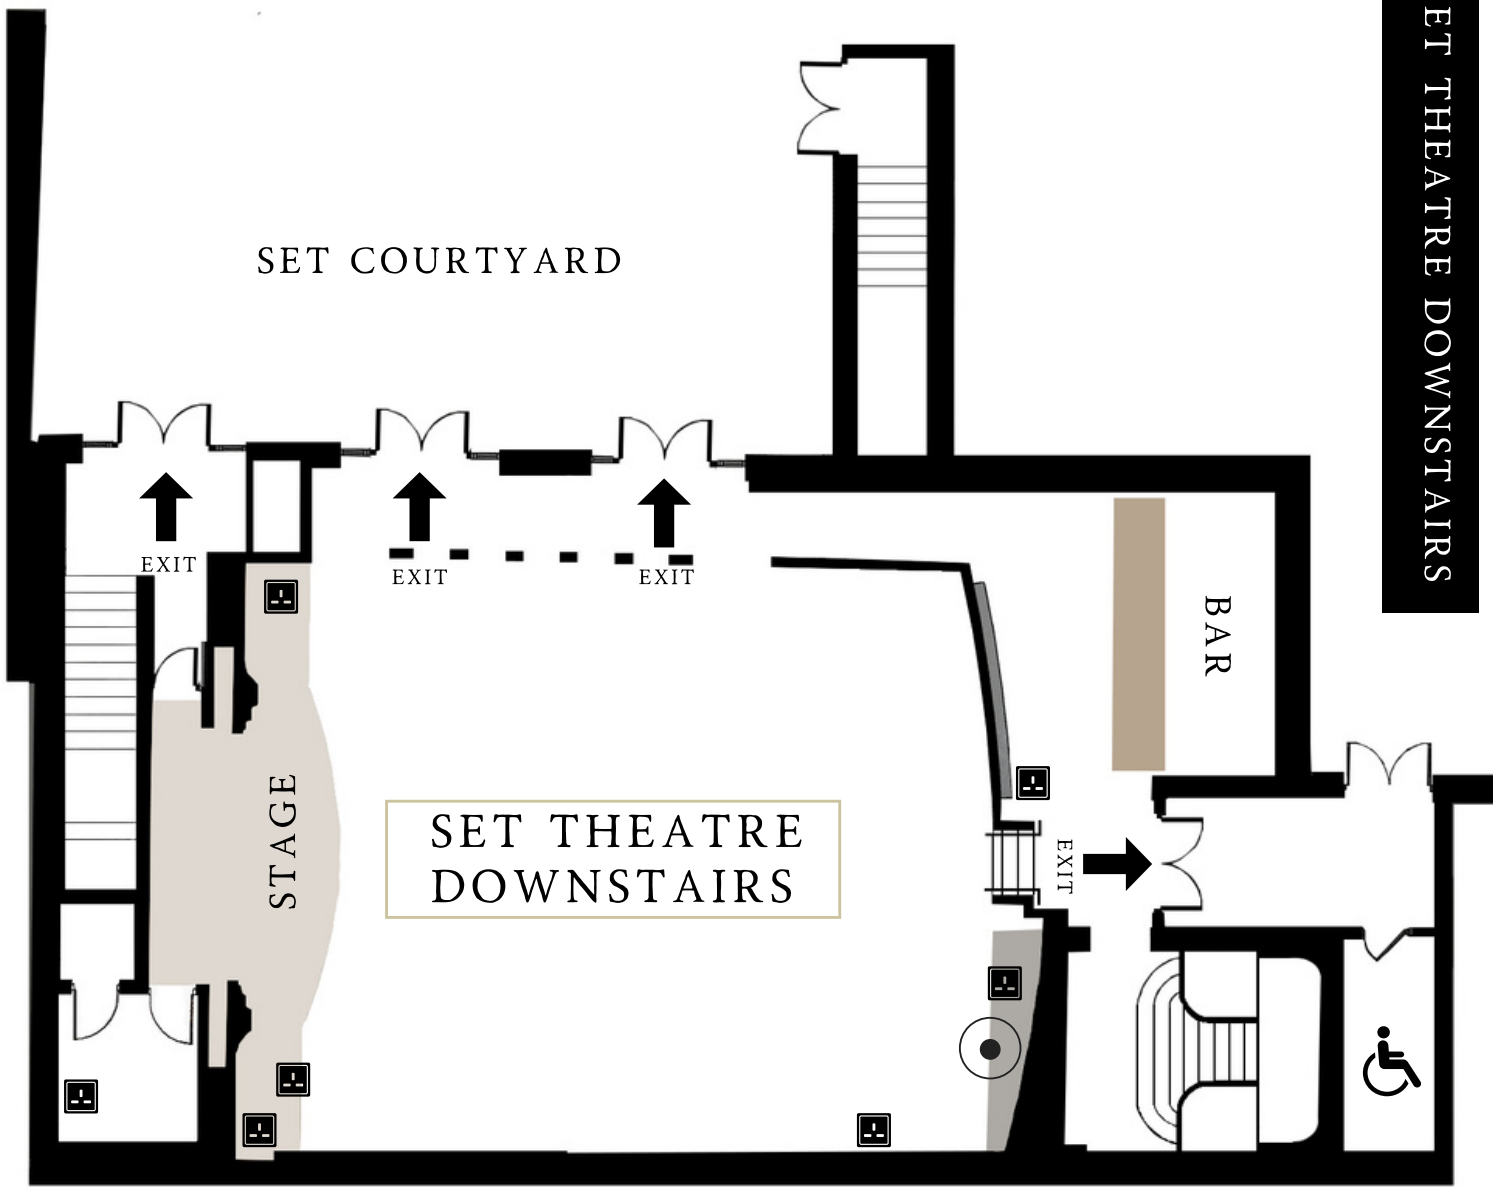

FLOOR PLANS & INFORMATION

SET THEATRE

BROUGHT TO YOU BY
LANGTONS KILKENNY

L
★ ★ ★ ★
LANGTONS KILKENNY

KEY

13 AMP SOCKET

AV INPUT

THEATRE STYLE	252	U-SHAPE	32
BANQUET	96	CLASSROOM	18
BOARDROOM	20	CABARET	48
RECEPTION	250		

DIMENSIONS	13.73M X 11.4M (LXW)
------------	----------------------

KEY

THEATRE STYLE	252	U-SHAPE	32
BANQUET	96	CLASSROOM	18
BOARDROOM	20	CABARET	48
RECEPTION	250		

TECHNICAL SPECIFICATIONS

LIGHTING EQUIPMENT

3 ZERO88 BETAPACK 6 WAY DIMMER, TWIN 15A OUTLET (DMX ADDRESS 37-54)
1 12-WAY NON-DIM 15A OUTLET PANEL
THE ABOVE ARE PATCHABLE TO AN 84 WAY 15A PATCH, WIRED TO 15A OUTLETS IN THE ROOF,
AROUND THE BALCONY, AND ON STAGE.
LIGHTING FIXTURES

HOUSE LIGHTING IS SPREAD OVER 36 CHANNELS, AND IS CONTROLLED BY EITHER DMX (DMX
ADDRESS 1-36), 12-PRESET PUSHBUTTON PANELS, AND ON THE TOUCHSCREEN CONTROL PANELS.

SOUND EQUIPMENT

FLOWN SYSTEM CONSISTING OF: