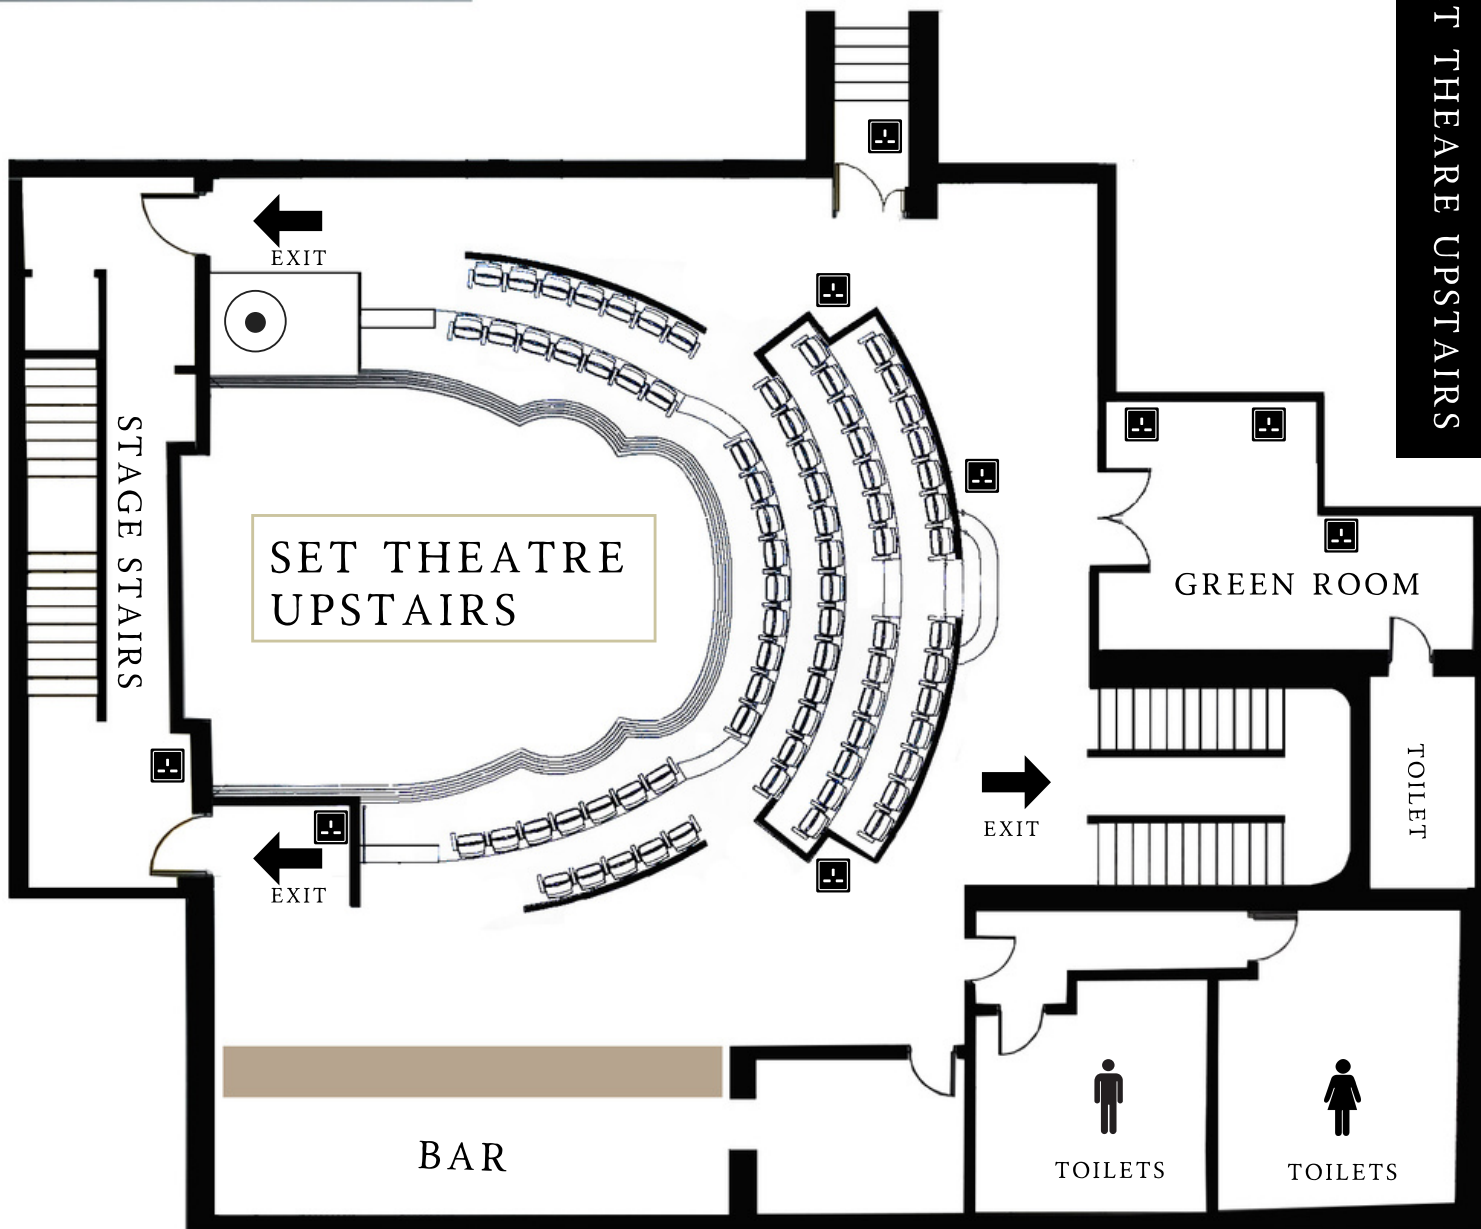

FLOOR PLANS & INFORMATION

SET THEATRE

BROUGHT TO YOU BY
LANGTONS KILKENNY

L
★ ★ ★ ★
LANGTONS KILKENNY

KEY

13 AMP SOCKET

AV INPUT

THEATRE STYLE	252	U-SHAPE	32
BANQUET	96	CLASSROOM	18
BOARDROOM	20	CABARET	48
RECEPTION	250		

DIMENSIONS	13.73M X 11.4M (LXW)
------------	----------------------

KEY

THEATRE STYLE	252	U-SHAPE	32
BANQUET	96	CLASSROOM	18
BOARDROOM	20	CABARET	48
RECEPTION	250		

TECHNICAL SPECIFICATIONS

LIGHTING EQUIPMENT

12 SELECON PACIFIC 1000W 12°-28° ZOOM PROFILE
3 CHAVUVET INTIMIDATOR TRIO
6 SELECON RAMA 1000W FRESNEL, C/W BARNDOR
6 STUDIO DUE ARCHILED 150 LED WASH LIGHT
3 STUDIO DUE ARCHIBAR LED BATTEN LIGHT
4 LEDJ ALU TRI PAR64 (18 X 3W TRI-COLOUR LED)
4 ROBE COLORSPOT 250AT
TRUSSING

HOUSE LIGHTING IS SPREAD OVER 36 CHANNELS, AND IS CONTROLLED BY EITHER DMX (DMX
ADDRESS 1-36), 12-PRESET PUSHBUTTON PANELS, AND ON THE TOUCHSCREEN CONTROL PANELS.

SOUND EQUIPMENT

FLOWN SYSTEM CONSISTING OF: